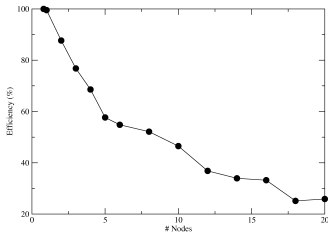

Σχήμα: WRF 3.4.1 performance : Quilting vs no Quilting

- Quilting
- Timing for main: time on domain 1: 0.03389 elapsed seconds
- Timing for Writing for domain 1: 0.17746 elapsed seconds
- Normal (No Quilt)
- Timing for main: time on domain 1: 0.04830 elapsed seconds
- Timing for Writing for domain 1: 2.88898 elapsed seconds

Σχήμα: Load imbalance : Europe, 900 cores

Σχήμα: Load imbalance : Global, 16 cores

Σχήμα: Load imbalance : Global, 256 cores

Σχήμα: Load imbalance : Global, 512 cores

Σχήμα: Load imbalance : Global, 1024 cores