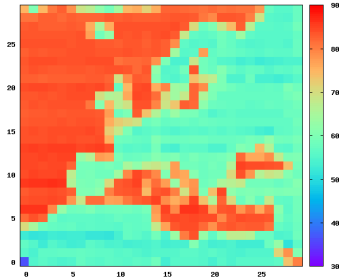

Σχήμα: WRF 3.4.1 performance : Quilting vs no Quilting

- Quilting
- Timing for main: time on domain 1: 0.03389 elapsed seconds
- Timing for Writing for domain 1: 0.17746 elapsed seconds
- Normal (No Quilt)
- Timing for main: time on domain 1: 0.04830 elapsed seconds
- Timing for Writing for domain 1: 2.88898 elapsed seconds

Σχήμα: Load imbalance : Europe, 900 cores

Σχήμα: Load imbalance : Global, 16 cores

Σχήμα: Load imbalance : Global, 256 cores

Σχήμα: Load imbalance : Global, 512 cores

Σχήμα: Load imbalance : Global, 1024 cores