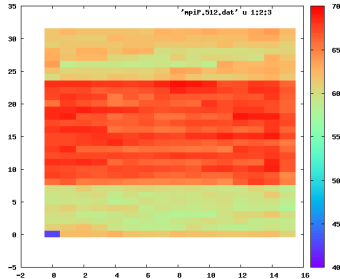

Σχήμα: WRF 3.4.1 performance : Quilting vs no Quilting

- Quilting
- Timing for main: time on domain 1: 0.03389 elapsed seconds
- Timing for Writing for domain 1: 0.17746 elapsed seconds
- Normal (No Quilt)
- Timing for main: time on domain 1: 0.04830 elapsed seconds
- Timing for Writing for domain 1: 2.88898 elapsed seconds

Σχήμα: Load imbalance : Europe, 900 cores

Σχήμα: Load imbalance : Global, 16 cores

Σχήμα: Load imbalance : Global, 256 cores

Σχήμα: Load imbalance : Global, 512 cores

Σχήμα: Load imbalance : Global, 1024 cores