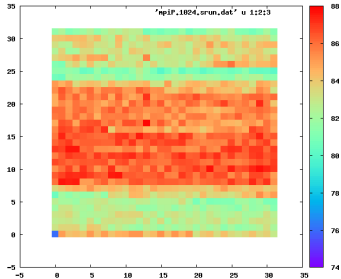

Σχήμα: WRF 3.4.1 performance : Quilting vs no Quilting

- Quilting
- Timing for main: time on domain 1: 0.03389 elapsed seconds
- Timing for Writing for domain 1: 0.17746 elapsed seconds
- Normal (No Quilt)
- Timing for main: time on domain 1: 0.04830 elapsed seconds
- Timing for Writing for domain 1: 2.88898 elapsed seconds

Σχήμα: Load imbalance : Europe, 900 cores

Σχήμα: Load imbalance : Global, 16 cores

Σχήμα: Load imbalance : Global, 256 cores

Σχήμα: Load imbalance : Global, 512 cores

Σχήμα: Load imbalance : Global, 1024 cores